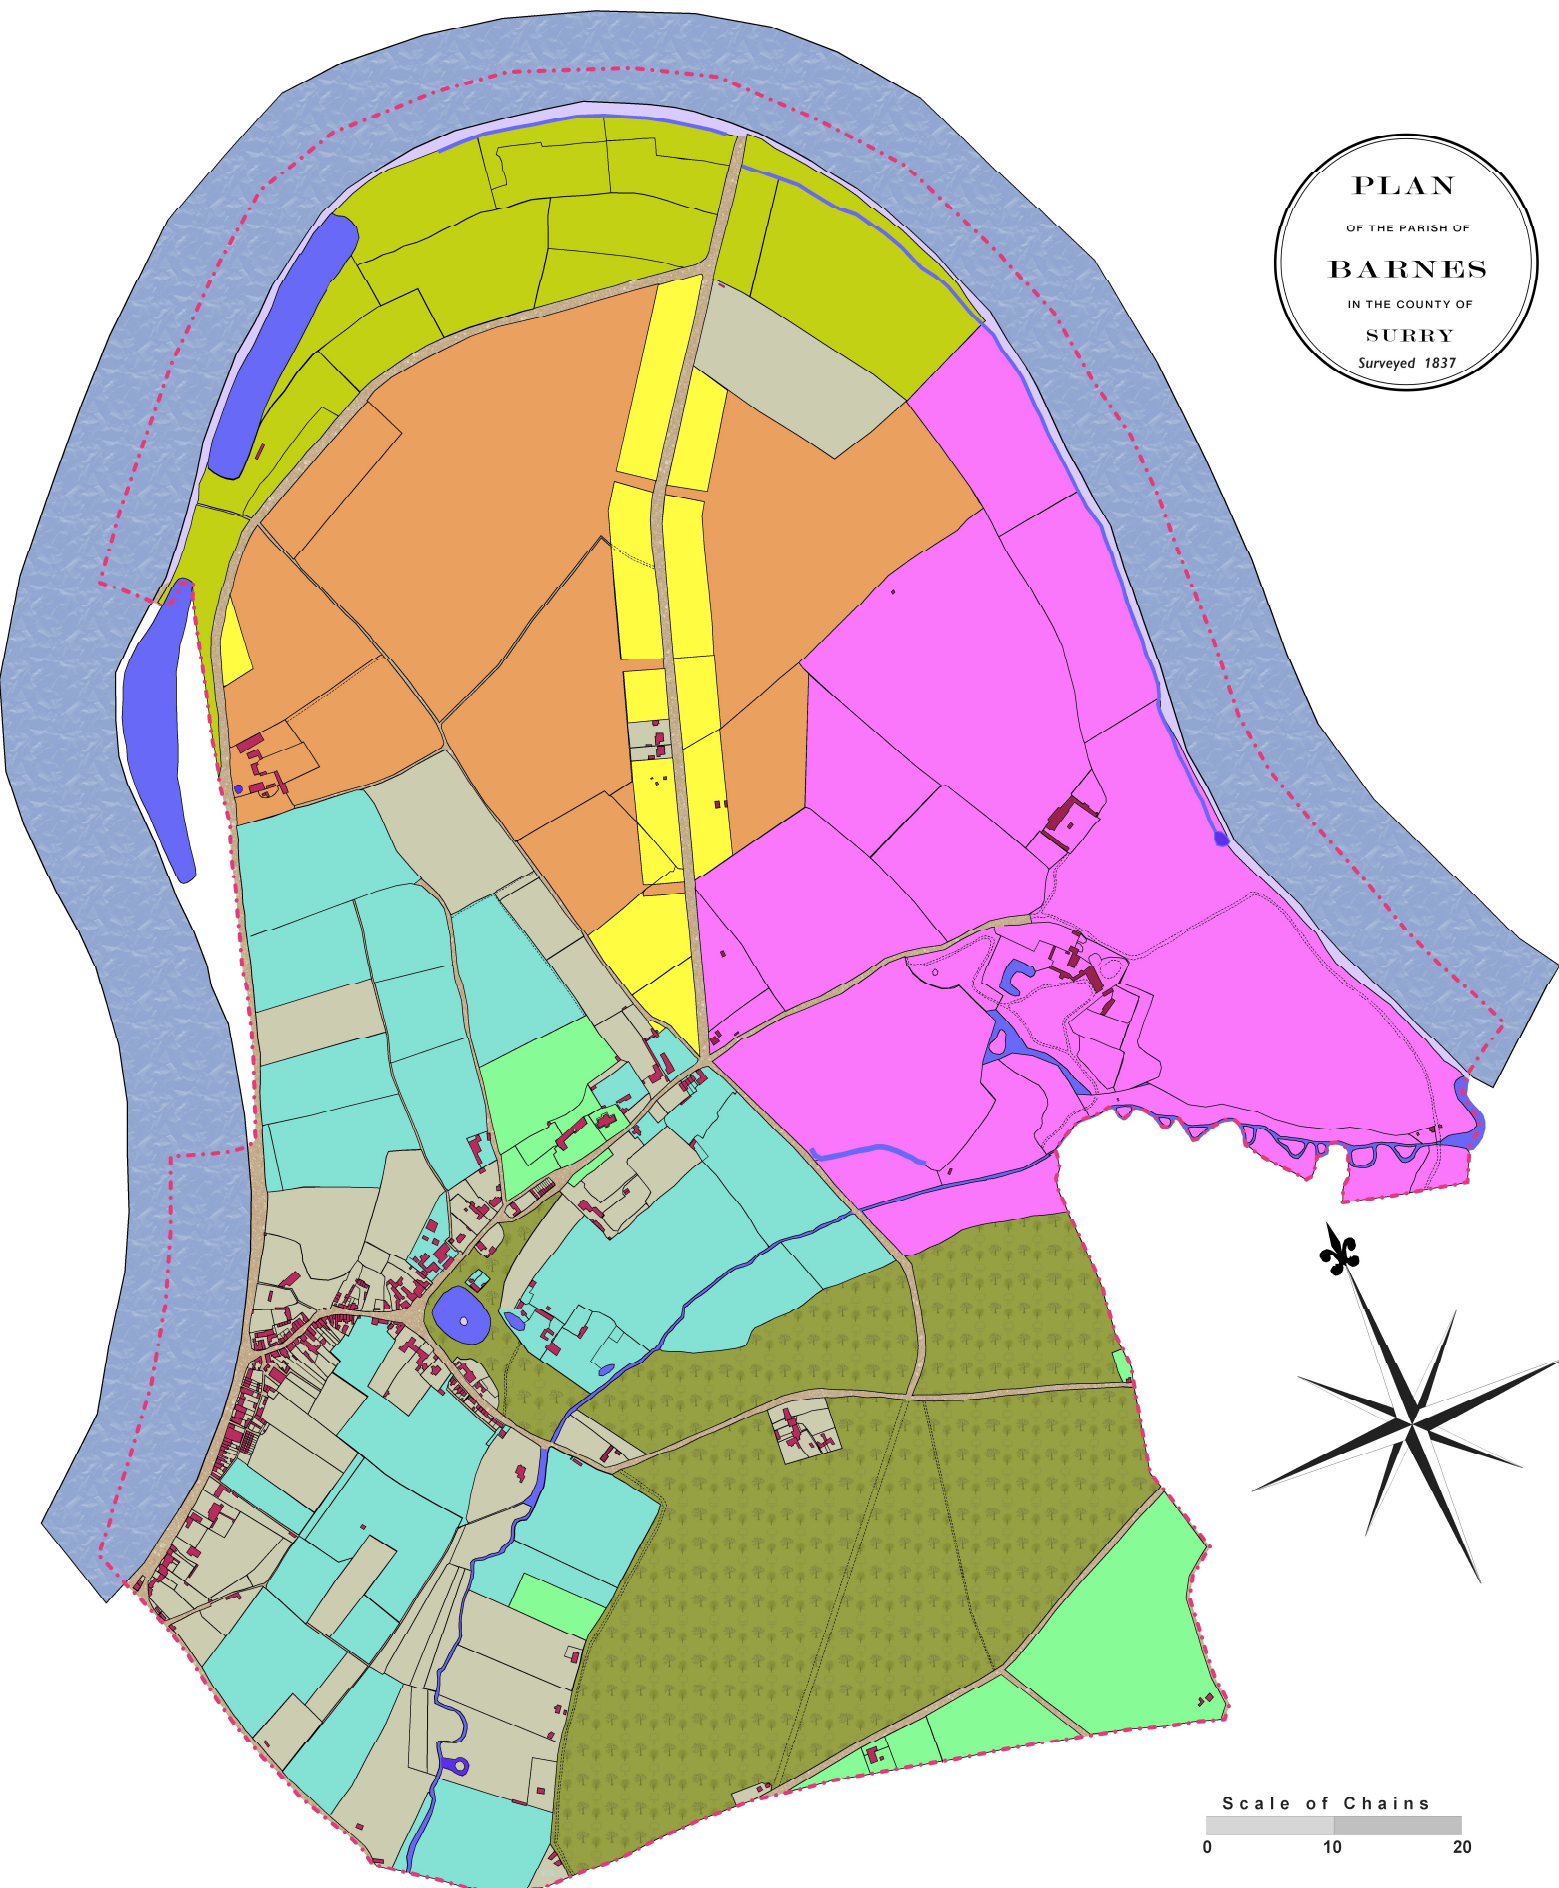

PLAN  
 OF THE PARISH OF  
**BARNES**  
 IN THE COUNTY OF  
 SURRY  
 Surveyed 1837

# Barnes Title Map: Land Owners

- Colebrook
- West Middlesex  
Water
- Hoare
- Hammersmith  
Bridge Co.
- Sharp
- Pariah & Glebe
- Commons
- Other
- Water